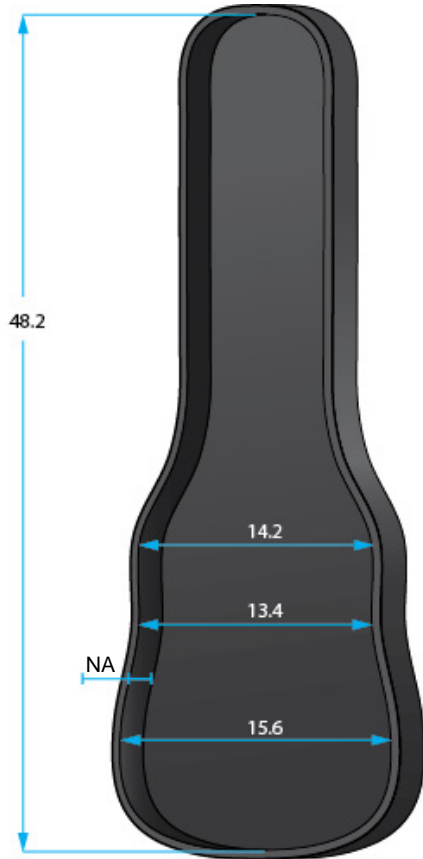

**SPECIFICATION SHEET**

**GBE-BASS**

\* Dimensions Are Measured In Inches With No Interior Foam Compression

**Interior Dimensions**

BODY HEIGHT: NA

UPPER BOUT: 14.2

OVERALL LENGTH: 48.2

WAIST: 13.4

POCKET :

LOWER BOUT: 15.6

15.7 X 12.4 X

**Exterior Dimensions**

LENGTH: 49.2

WIDTH : 16.5

HEIGHT: 1.2

WEIGHT: 1.71

**GBE:**

- Water-resistant 600-Denier nylon exterior for durable protection
- 10mm interior foam
- Heavy-duty nylon carry handle
- Adjustable backpack straps for comfortable transportation