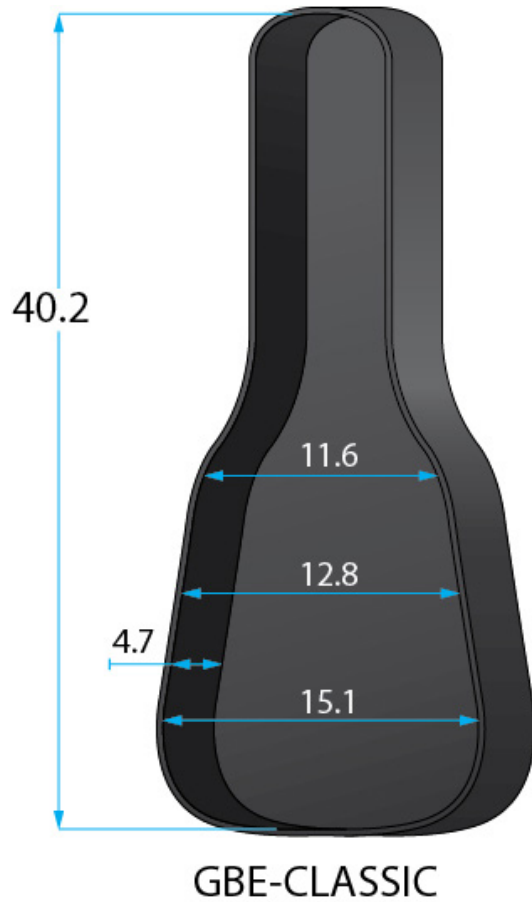

## SPECIFICATION SHEET

\* Dimensions Are Measured In Inches With No Interior Foam Compression

### Interior Dimensions

BODY HEIGHT: 4.7

UPPER BOUT: 11.6

OVERALL LENGTH: 40.2

WAIST: 12.8

POCKET :

LOWER BOUT: 15.1

14.8 X 13.4 X

### Exterior Dimensions

LENGTH: 40.9

WIDTH : 15.7

HEIGHT: 5.2

WEIGHT: 1.65