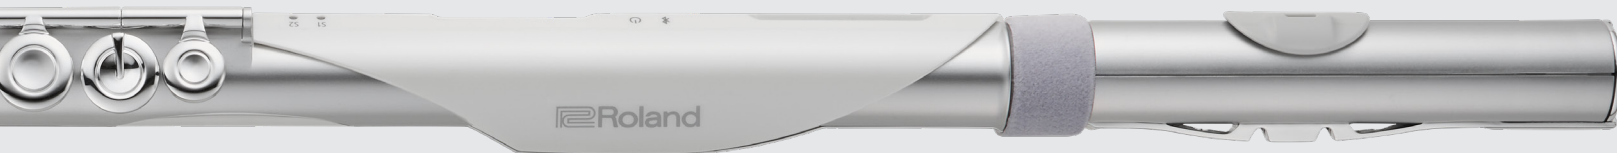

Roland Aerophone Brisa

BUILD SUMMARY

MODEL NUMBER		AE-BRISA	
MODEL NAME		Aerophone Brisa	
PRODUCT CODE		425401	
SCHEDULE		WIND	
AVAILABLE		SEPT 2025	
NEW/REPLACES		NEW	
OUTER CARTON	COUNT	4	
	SIZE	MM	906 x 471 x 360
		IN	35-5/8 x 18-5/8 x 14-1/4
WEIGHT	KG	13.14	
	LB	28lb 15oz	
SINGLE BOX	SIZE	MM	886 x 225 x 164
		IN	34-7/8 x 8-7/8 x 6-7/8
	WEIGHT	KG	2.85
PRODUCT	SIZE	MM	752 x 51 x 52
		IN	29-5/8 x 2-1/16 x 2-1/16
	WEIGHT	KG	0.437
	LB	1lb	
ORIGIN		Vietnam	
SKU	EAN/JAN	4957054519766	
	UPC	761294519769	
IN THE BOX		• Quick Start • Tone List • Leaflet "USING THE UNIT SAFELY" • Moisture band x 3 • Cleaning cloth • Blower • USB Type-C straight to Type-C angled cable • Right angle adaptor (stereo mini phono) • Dedicated hand-carry bag	
RECOMMENDED ACCESORIES		Instrument Cables RIC-Series Headphones RH-Series & V-MODA	

[WEBSITE](#)

[DEALER ASSETS](#)