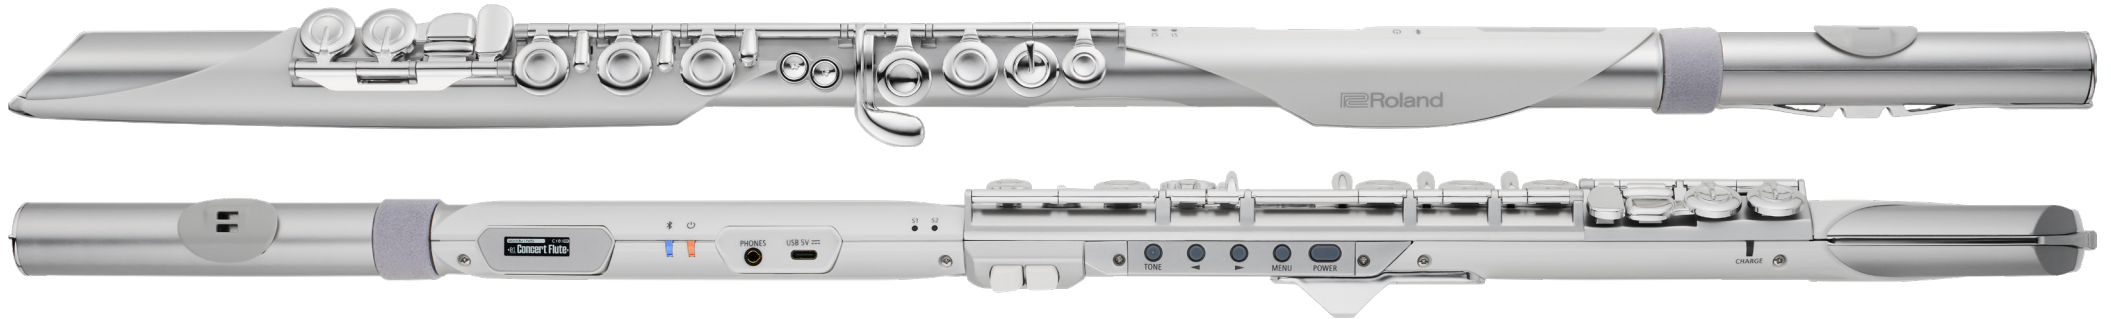

WHAT IS IT?

Explore new wind instrument possibilities.

The Aerophone Brisa is a digital wind instrument that adopts the design and fingerings of the flute while maintaining various benefits unique to the Aerophone series: varied sound options, high-sensitivity sensors, ease of use, and customization.

2 INTUITIVE DESIGN WHICH ADAPTS TO VARIOUS PLAYING STYLES

FEATURES

- Intuitive flute-based key layout makes playing Brisa feel natural and familiar.
- Offers selectable fingering modes, such as the default Brisa mode, based on recorder or sax-style fingerings, and Flute mode, so users can play in a way that feels most natural to them.
- Sound is produced by simply blowing into the mouthpiece, while a high-sensitivity, adjustable breath sensor captures the subtle nuances of acoustic instruments.
- The lightweight and elegant design is equipped with an onboard display and intuitive controls, making the playing experience enjoyable and effortless.

Roland Aerophone Brisa

TECHNICAL HIGHLIGHTS

ELEGANT, FLOWING DESIGN

Aerophone Brisa features the signature Aerophone series design with beautiful, flowing curves. Its graceful form enhances your performance presence on stage while offering a visually striking silhouette. A design that delivers both joy in playing and pride in ownership.

FINGERING MODES FOR EVERY PLAYING STYLE

Designed to meet the needs of a wide range of players, Aerophone Brisa offers multiple fingering modes. These include the newly developed beginner-friendly "Brisa Mode," as well as "Flute Mode" and "Trumpet Mode" for those with experience playing acoustic wind instruments. Whether you're just starting or an experienced player, you'll find a mode to suit your style.